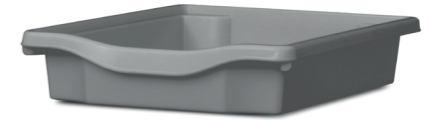

Scooped out base gives extra strength and stability.

The Monarch Tray Lid™ fits perfectly onto the top of the tray.

Monarch Tray™ Classic Solid Colours

Monarch Tray™ Classic Translucent & Tints

Monarch Tray™ Sizes

Monarch Single Tray™

W312 x D425 x H76mm

A Classic Red

MT001CRED

L Classic Tangerine

MT001CTANG

M Classic Lime

MT001CLIME

B Classic Blue

MT001CBBLUE

C Classic Metal Blue

MT001CMETALBLUE

N Classic White

MT001CWHITE

O Classic Light Grey

MT001CLGTGREY