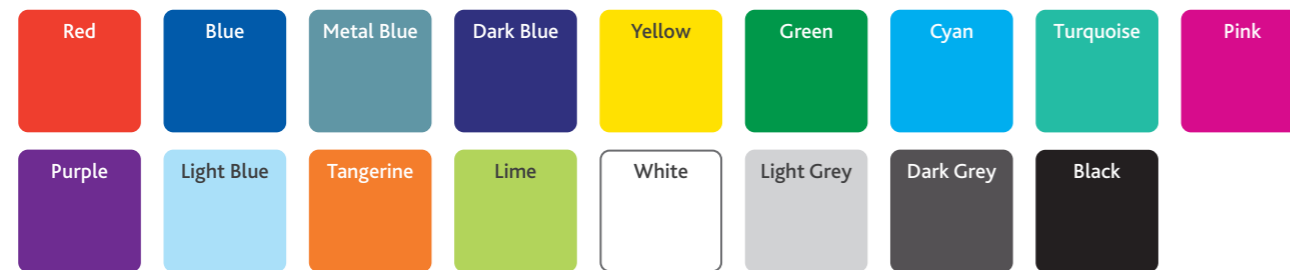

Our trays are manufactured to last but at end of life they can easily be recycled.

Monarch Tray™ Features

Subtle rounding of corners creates a softer feel and touch.

Re-enforced side rib for extra strength.

Scooped out base gives extra strength and stability.

The Monarch Tray Lid™ fits perfectly onto the top of the tray.

Monarch Tray™ Classic Solid Colours

Monarch Tray™ Classic Translucent & Tints

Monarch Tray™ Sizes