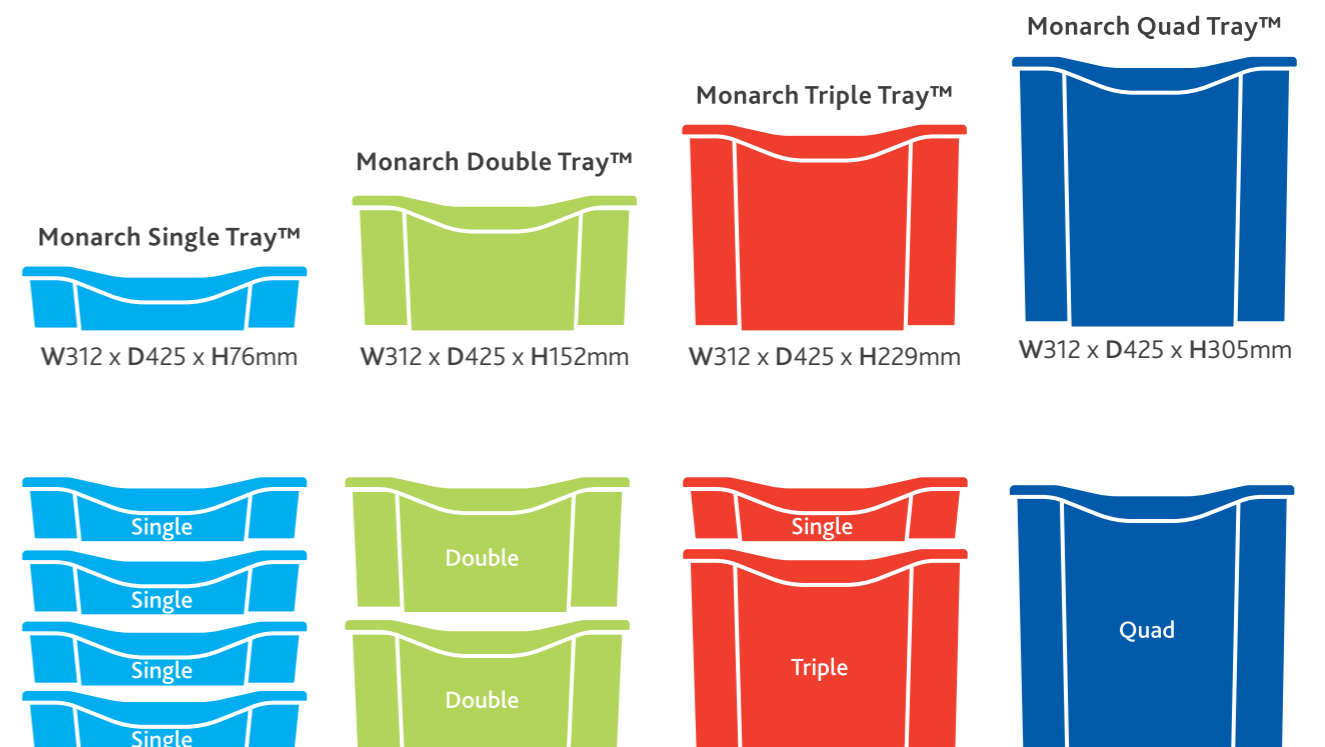

Our trays are manufactured to last but at end of life they can easily be recycled.

Monarch Tray™ Features

Subtle rounding of corners creates a softer feel and touch.

Re-enforced side rib for extra strength.

Scooped out base gives extra strength and stability.

The Monarch Tray Lid™ fits perfectly onto the top of the tray.

Monarch Tray™ Classic Solid Colours

Monarch Tray™ Classic Translucent & Tints

Monarch Tray™ Sizes

Monarch Single Tray™

W312 x D425 x H76mm

A Classic Red

MT001CRED

L Classic Tangerine

MT001CTANG

M Classic Lime

MT001CLIME