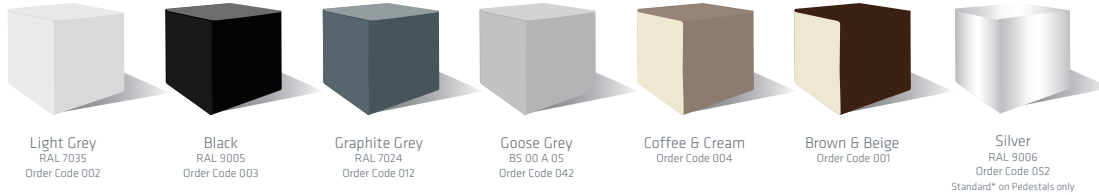

# COLOUR FINISHES

## CARCASSES, DOORS & SHELVES

STANDARD\* PRICING

5% SURCHARGE

10% SURCHARGE

NEW COLOURS

15% SURCHARGE

Please note: These colours are intended as a guide only and are as accurate as printing processes allow. For accurate colour samples, please contact a member of our Sales Office or email: [enquiries@silverline-oe.com](mailto:enquiries@silverline-oe.com). Where RAL codes are not specified, the colours are unique to the Silverline range.