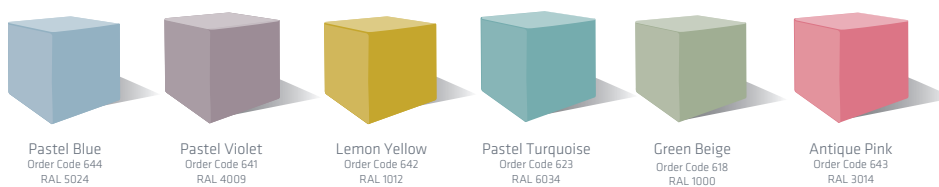

# COLOUR FINISHES

## CARCASSES, DOORS & SHELVES

STANDARD\* PRICING

5% SURCHARGE

10% SURCHARGE

NEW COLOURS

15% SURCHARGE

Please note: These colours are intended as a guide only and are as accurate as printing processes allow. For accurate colour samples, please contact a member of our Sales Office or email: [enquiries@silverline-oe.com](mailto:enquiries@silverline-oe.com). Where RAL codes are not specified, the colours are unique to the Silverline range.