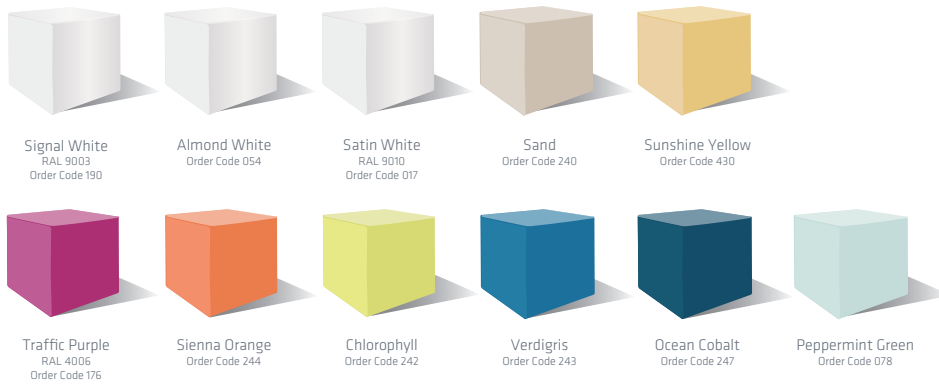

# COLOUR FINISHES

## CARCASSES, DOORS & SHELVES

STANDARD\* PRICING

5% SURCHARGE

10% SURCHARGE

NEW COLOURS

15% SURCHARGE

Please note: These colours are intended as a guide only and are as accurate as printing processes allow. For accurate colour samples, please contact a member of our Sales Office or email: [enquiries@silverline-oe.com](mailto:enquiries@silverline-oe.com). Where RAL codes are not specified, the colours are unique to the Silverline range.